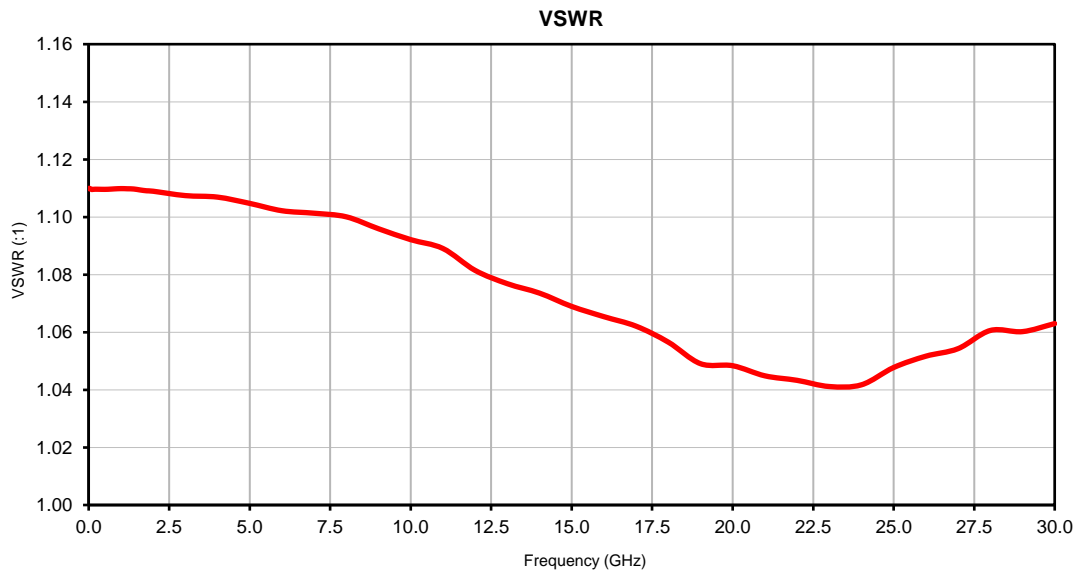

Fixed Attenuator Die

Typical Performance Curves

YAT-7A-D+

P.O. Box 350166, Brooklyn, New York 11235-0003 (718) 934-4500 • Fax (718) 332-4661 For detailed performance specs & shopping online see Mini-Circuits web site www.minicircuits.com