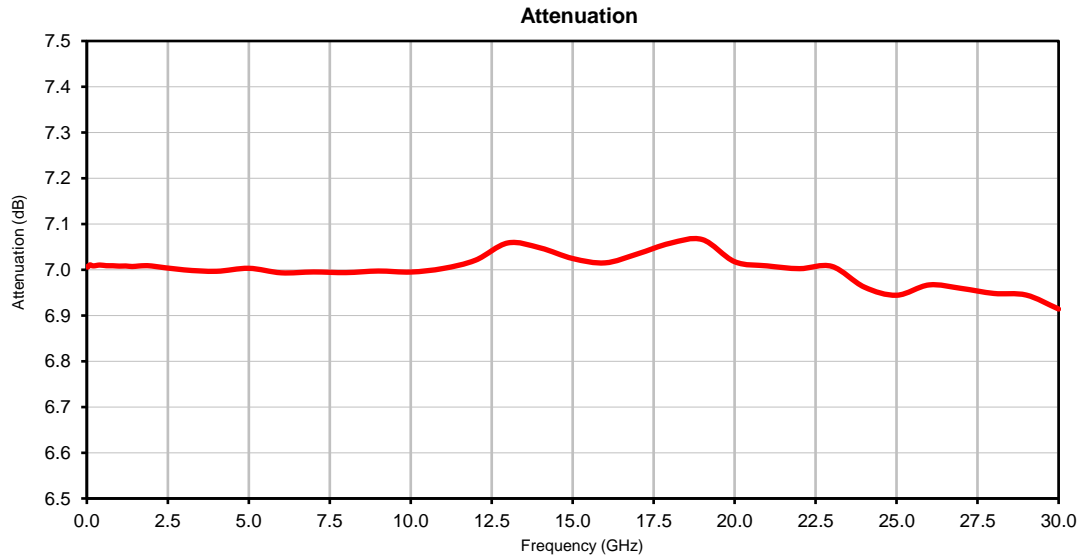

Fixed Attenuator Die

Typical Performance Curves

YAT-7A-D+

P.O. Box 350166, Brooklyn, New York 11235-0003 (718) 934-4500 • Fax (718) 332-4661 For detailed performance specs & shopping online see Mini-Circuits web site www.minicircuits.com