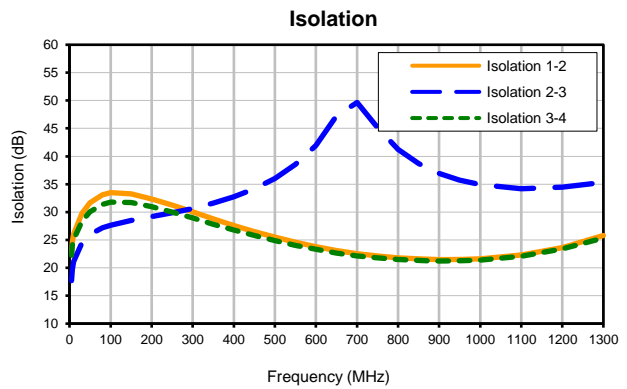

4 Way-0° Power Splitter/Combiner

SXPS-4-13-75+

Typical Performance Curves

P.O. Box 350166, Brooklyn, New York 11235-0003 (718) 934-4500 • Fax (718) 332-4661 For detailed performance specs & shopping online see Mini-Circuits web site
The Design Engineers Search Engine Provides ACTUAL Data Instantly From MINI-CIRCUITS At: www.minicircuits.com