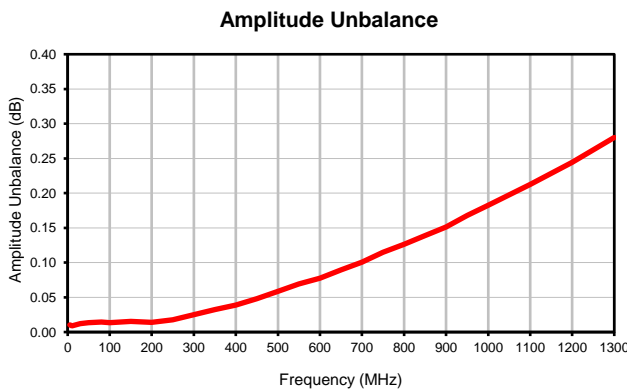

4 Way-0° Power Splitter/Combiner

SXPS-4-13-75+

Typical Performance Curves

P.O. Box 350166, Brooklyn, New York 11235-0003 (718) 934-4500 • Fax (718) 332-4661 For detailed performance specs & shopping online see Mini-Circuits web site
The Design Engineers Search Engine Provides ACTUAL Data Instantly From MINI-CIRCUITS At: www.minicircuits.com