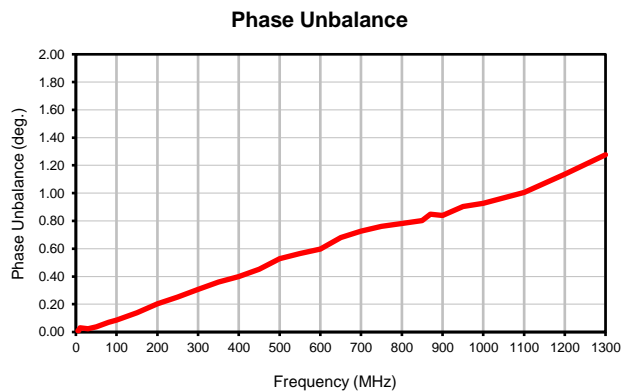

4 Way-0° Power Splitter/Combiner

SXPS-4-13-75+

Typical Performance Curves

P.O. Box 350166, Brooklyn, New York 11235-0003 (718) 934-4500 • Fax (718) 332-4661 For detailed performance specs & shopping online see Mini-Circuits web site
The Design Engineers Search Engine Provides ACTUAL Data Instantly From MINI-CIRCUITS At: www.minicircuits.com