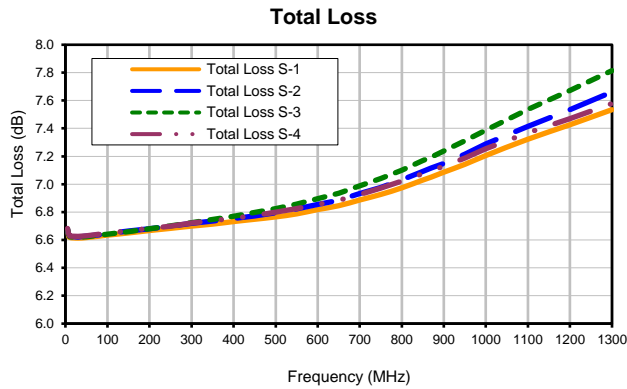

4 Way-0° Power Splitter/Combiner

SXPS-4-13-75+

Typical Performance Curves

P.O. Box 350166, Brooklyn, New York 11235-0003 (718) 934-4500 • Fax (718) 332-4661 For detailed performance specs & shopping online see Mini-Circuits web site
The Design Engineers Search Engine Provides ACTUAL Data Instantly From MINI-CIRCUITS At: www.minicircuits.com