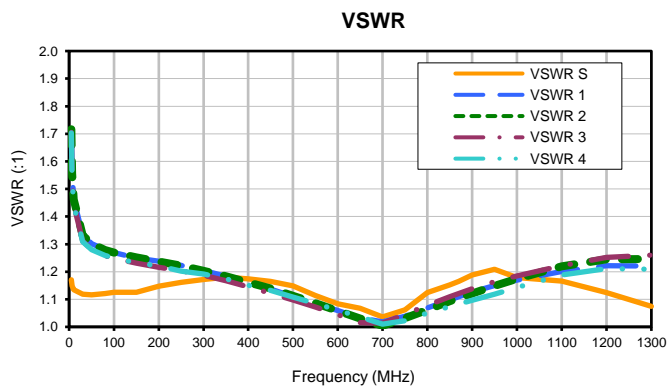

4 Way-0° Power Splitter/Combiner

SXPS-4-13-75+

Typical Performance Curves

P.O. Box 350166, Brooklyn, New York 11235-0003 (718) 934-4500 • Fax (718) 332-4661 For detailed performance specs & shopping online see Mini-Circuits web site
The Design Engineers Search Engine Provides ACTUAL Data Instantly From MINI-CIRCUITS At: www.minicircuits.com

IF/RF MICROWAVE COMPONENTS

REV. OR
SXPS-4-13-75+
12/2/2016
Page 1 of 1