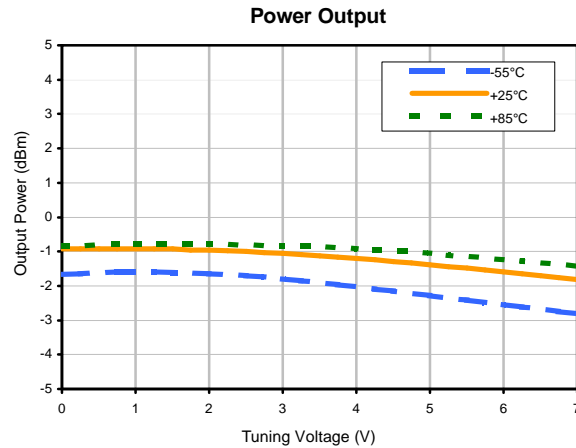

Voltage Controlled Oscillator

ROS-550+

Typical Performance Data

REV. X1
ROS-550+
060830
Page 1 of 1