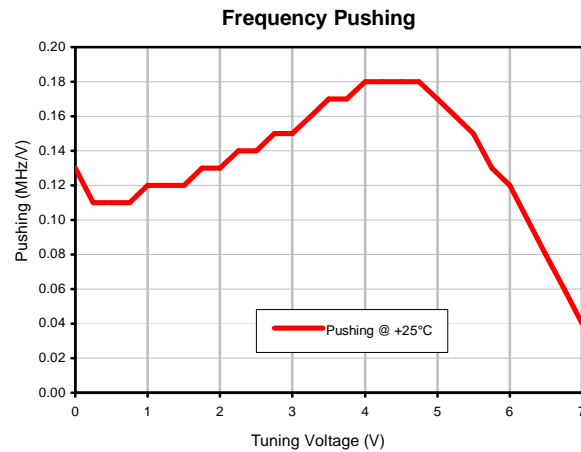

Voltage Controlled Oscillator

ROS-550+

Typical Performance Data

REV. X1
ROS-550+
060830
Page 1 of 1