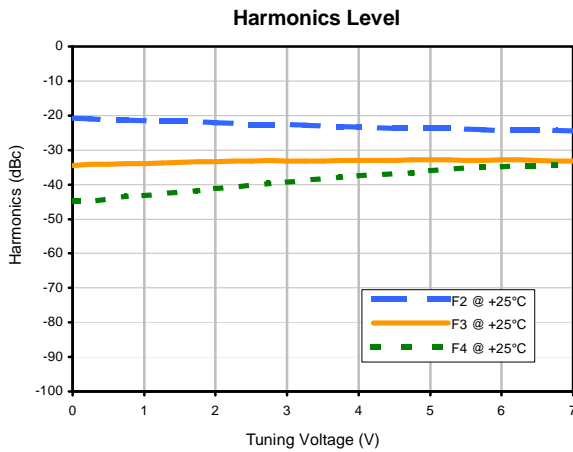

Voltage Controlled Oscillator

ROS-550+

Typical Performance Data

REV. X1
ROS-550+
060830
Page 1 of 1