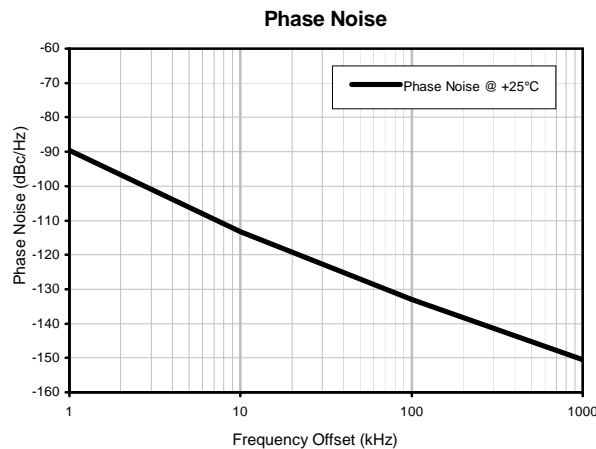

Voltage Controlled Oscillator

ROS-550+

Typical Performance Data

REV. X1
ROS-550+
060830
Page 1 of 1