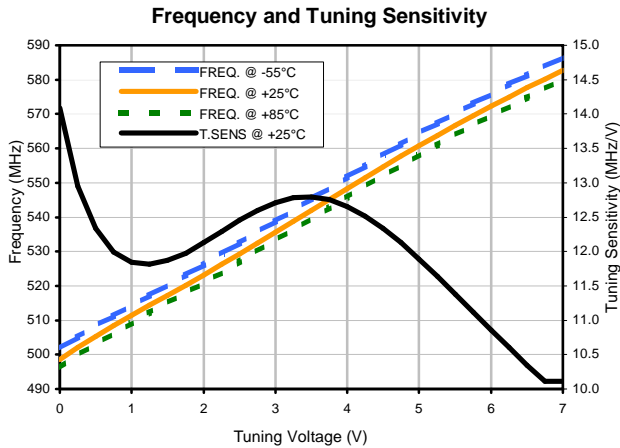

Voltage Controlled Oscillator

ROS-550+

Typical Performance Data

REV. X1
ROS-550+
060830
Page 1 of 1