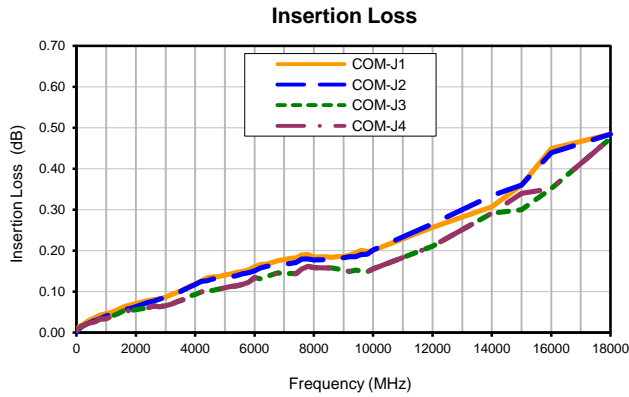

Xtra Long Life USB/ETHERNET RF SP4T SWITCH

RC-1SP4T-A18

Typical Performance Curves

P.O. Box 350166, Brooklyn, New York 11235-0003 (718) 934-4500 • Fax (718) 332-4661 For detailed performance specs & shopping online see Mini-Circuits web site
 The Design Engineers Search Engine Provides ACTUAL Data Instantly From MINI-CIRCUITS At: www.minicircuits.com

IF/RF MICROWAVE COMPONENTS

REV. OR
 RC-1SP4T-A18
 2/5/2014
 Page 1 of 1