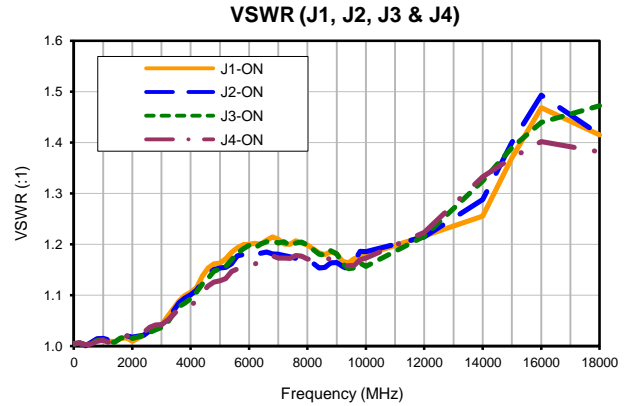

Xtra Long Life USB/ETHERNET RF SP4T SWITCH

RC-1SP4T-A18

Typical Performance Curves

P.O. Box 350166, Brooklyn, New York 11235-0003 (718) 934-4500 • Fax (718) 332-4661 For detailed performance specs & shopping online see Mini-Circuits web site
 The Design Engineers Search Engine Provides ACTUAL Data Instantly From MINI-CIRCUITS At: www.minicircuits.com