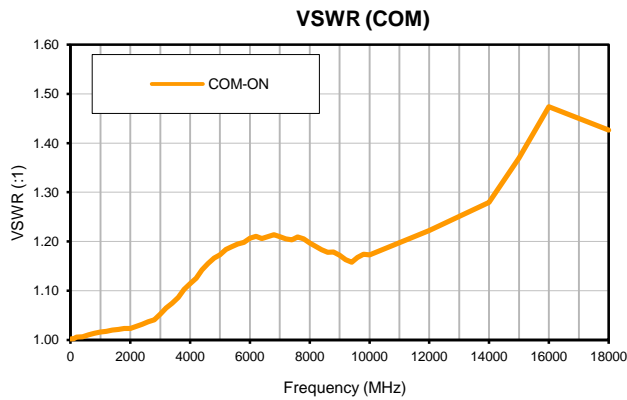

Xtra Long Life USB/ETHERNET RF SP4T SWITCH

RC-1SP4T-A18

Typical Performance Curves

P.O. Box 350166, Brooklyn, New York 11235-0003 (718) 934-4500 • Fax (718) 332-4661 For detailed performance specs & shopping online see Mini-Circuits web site
 The Design Engineers Search Engine Provides ACTUAL Data Instantly From MINI-CIRCUITS At: www.minicircuits.com