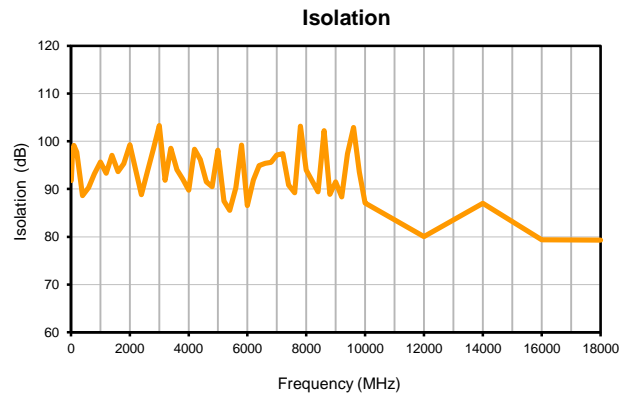

Xtra Long Life USB/ETHERNET RF SP4T SWITCH

RC-1SP4T-A18

Typical Performance Curves

P.O. Box 350166, Brooklyn, New York 11235-0003 (718) 934-4500 • Fax (718) 332-4661 For detailed performance specs & shopping online see Mini-Circuits web site
 The Design Engineers Search Engine Provides ACTUAL Data Instantly From MINI-CIRCUITS At: www.minicircuits.com