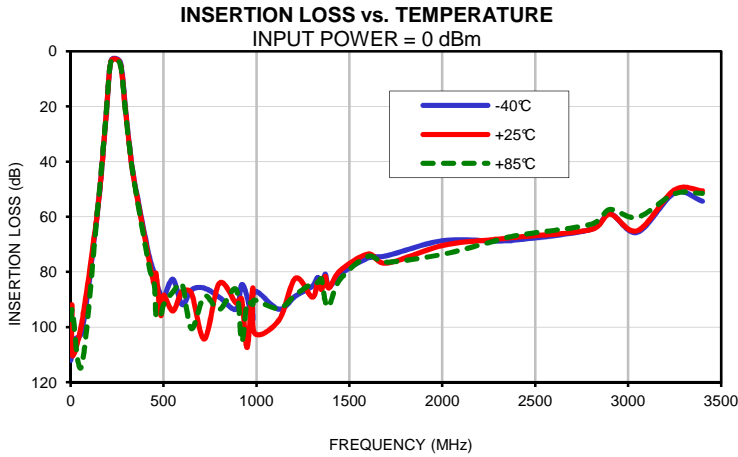

Typical Performance Curves

Band Pass Filter

RBPF-246+

Typical Performance Curves