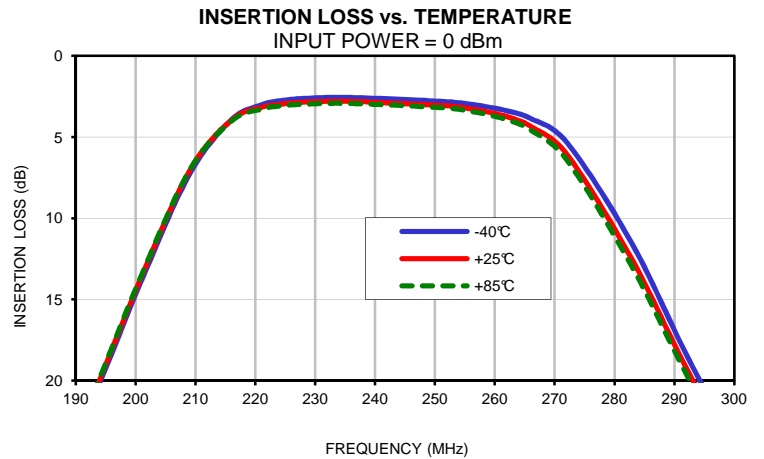

Typical Performance Curves

Band Pass Filter

RBPF-246+

Typical Performance Curves