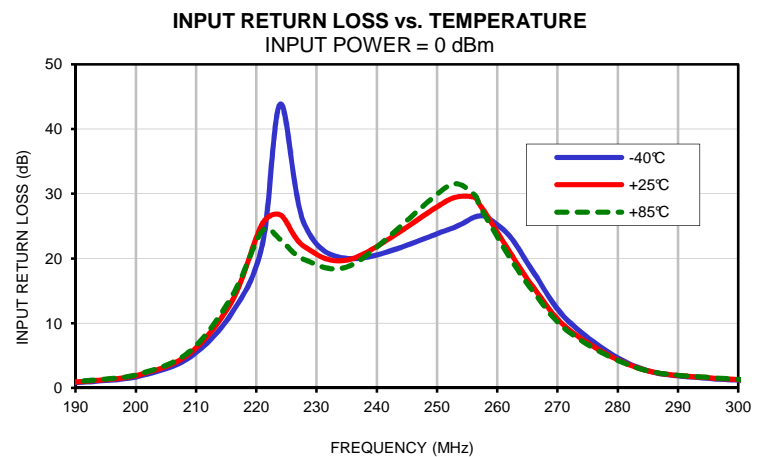

Typical Performance Curves

Band Pass Filter

RBPF-246+

Typical Performance Curves