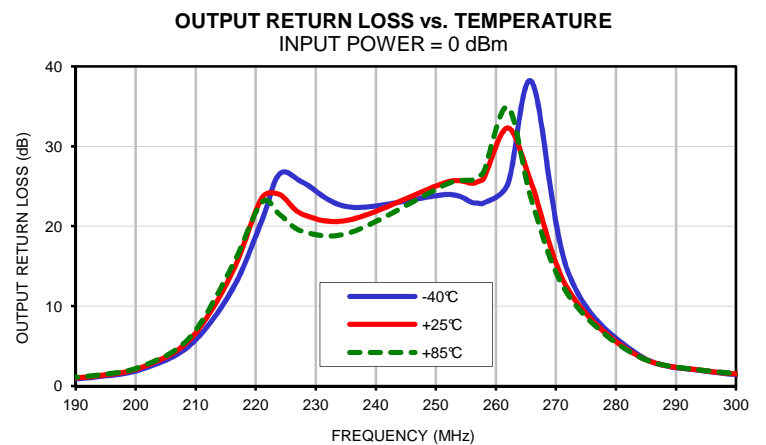

Typical Performance Curves

Band Pass Filter

RBPF-246+

Typical Performance Curves