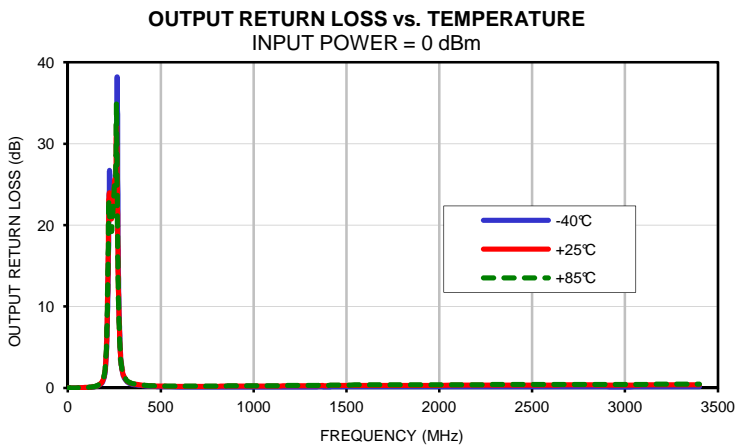

Typical Performance Curves

Band Pass Filter

RBPF-246+

Typical Performance Curves