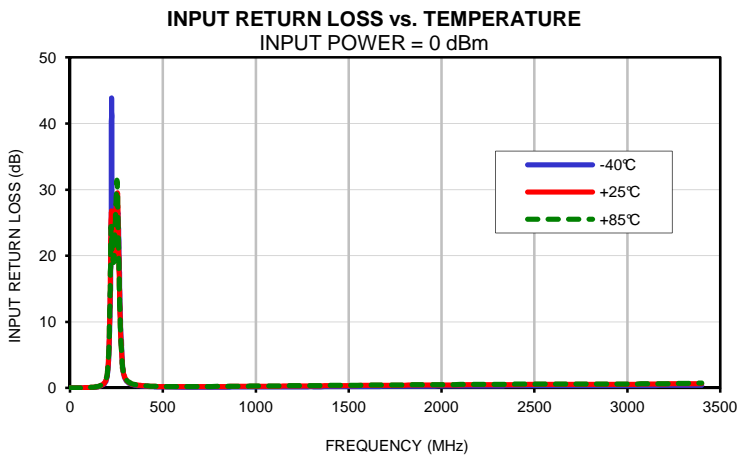

Typical Performance Curves

Band Pass Filter

RBPF-246+

Typical Performance Curves