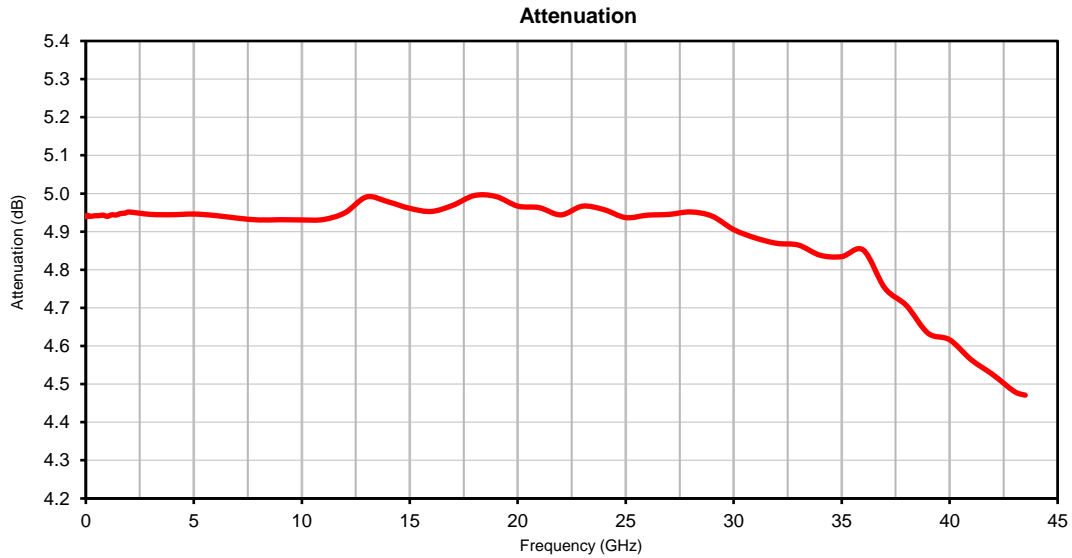

Fixed Attenuator Die

Typical Performance Curves

KAT-5-DG+

P.O. Box 350166, Brooklyn, New York 11235-0003 (718) 934-4500 • Fax (718) 332-4661 For detailed performance specs & shopping online see Mini-Circuits web site
The Design Engineers Search Engine Provides ACTUAL Data Instantly From MINI-CIRCUITS At: www.minicircuits.com