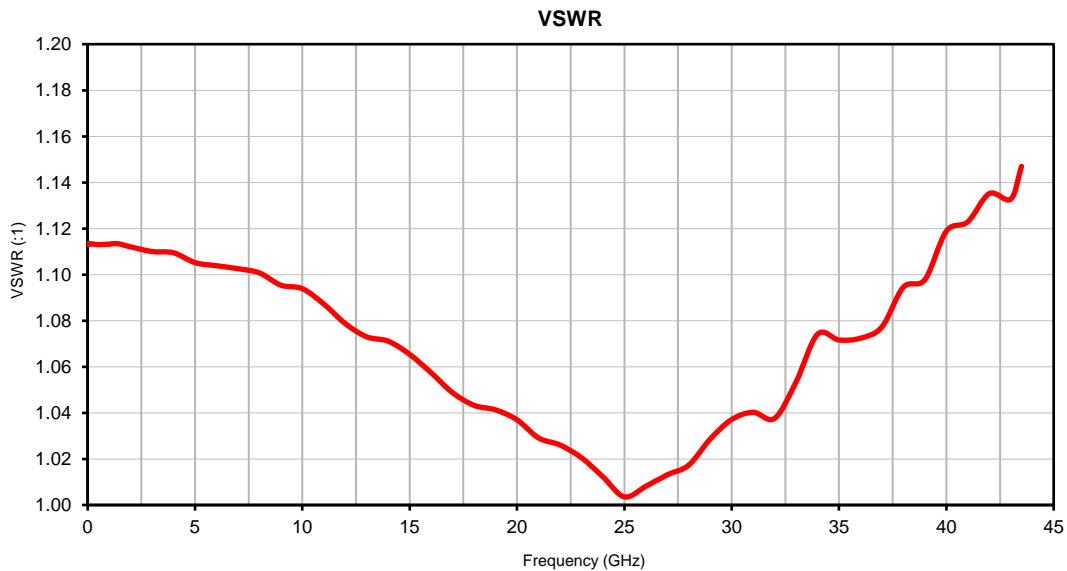

Fixed Attenuator Die

Typical Performance Curves

KAT-5-DG+

P.O. Box 350166, Brooklyn, New York 11235-0003 (718) 934-4500 • Fax (718) 332-4661 For detailed performance specs & shopping online see Mini-Circuits web site
The Design Engineers Search Engine Provides ACTUAL Data Instantly From MINI-CIRCUITS At: www.minicircuits.com