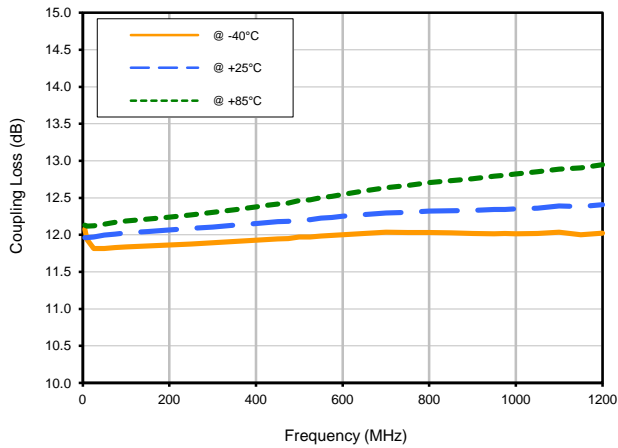

Directional Coupler

DBTC-12-4-75+

Typical Performance Curves

Insertion Loss

Insertion Loss vs. TEMPERATURE

Coupling Loss vs. TEMPERATURE

Directivity vs. TEMPERATURE

Directional Coupler

DBTC-12-4-75+

Typical Performance Curves

Return Loss

Return Loss In vs. TEMPERATURE

Return Loss Out vs. TEMPERATURE

Return Loss Cpl vs. TEMPERATURE