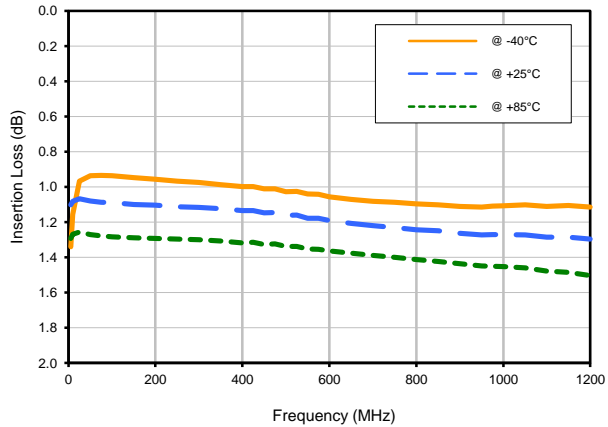

Directional Coupler

DBTC-12-4-75+

Typical Performance Curves

Insertion Loss

Insertion Loss vs. TEMPERATURE

Coupling Loss vs. TEMPERATURE

Directivity vs. TEMPERATURE

Directional Coupler

DBTC-12-4-75+

Typical Performance Curves

Return Loss

Return Loss In vs. TEMPERATURE

Return Loss Out vs. TEMPERATURE

Return Loss Cpl vs. TEMPERATURE