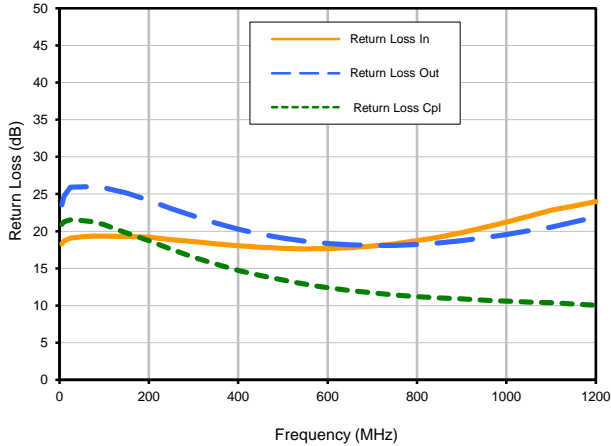

Directional Coupler

DBTC-12-4-75+

Typical Performance Curves

Insertion Loss

Insertion Loss vs. TEMPERATURE

Coupling Loss vs. TEMPERATURE

Directivity vs. TEMPERATURE

Directional Coupler

DBTC-12-4-75+

Typical Performance Curves

Return Loss

Return Loss In vs. TEMPERATURE

Return Loss Out vs. TEMPERATURE

Return Loss Cpl vs. TEMPERATURE