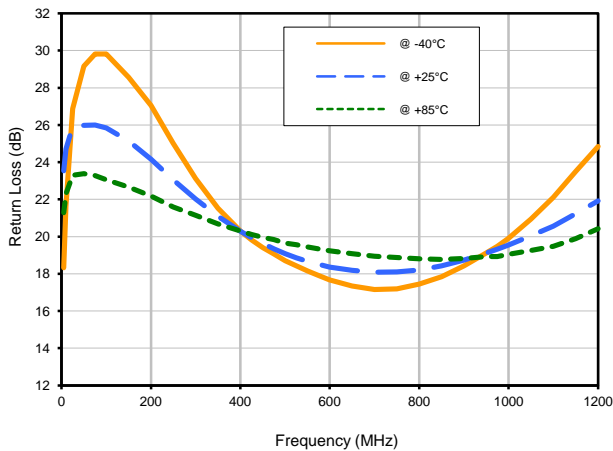

Directional Coupler

DBTC-12-4-75+

Typical Performance Curves

Insertion Loss

Insertion Loss vs. TEMPERATURE

Coupling Loss vs. TEMPERATURE

Directivity vs. TEMPERATURE

Directional Coupler

DBTC-12-4-75+

Typical Performance Curves

Return Loss

Return Loss In vs. TEMPERATURE

Return Loss Out vs. TEMPERATURE

Return Loss Cpl vs. TEMPERATURE