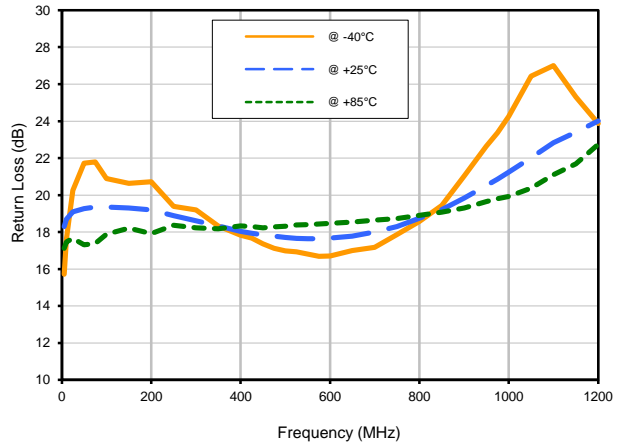

Directional Coupler

DBTC-12-4-75+

Typical Performance Curves

Insertion Loss

Insertion Loss vs. TEMPERATURE

Coupling Loss vs. TEMPERATURE

Directivity vs. TEMPERATURE

Directional Coupler

DBTC-12-4-75+

Typical Performance Curves

Return Loss

Return Loss In vs. TEMPERATURE

Return Loss Out vs. TEMPERATURE

Return Loss Cpl vs. TEMPERATURE