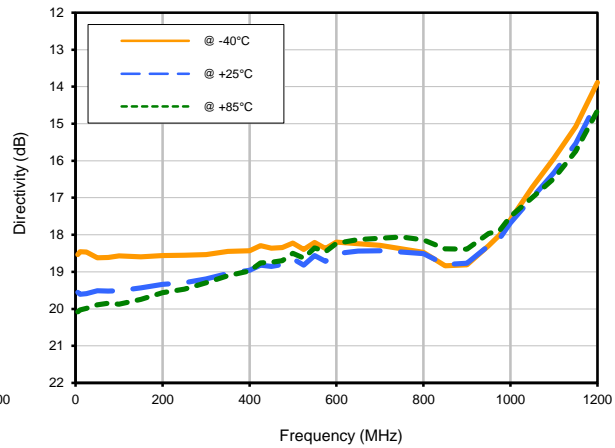

Directional Coupler

DBTC-12-4-75+

Typical Performance Curves

Insertion Loss

Insertion Loss vs. TEMPERATURE

Coupling Loss vs. TEMPERATURE

Directivity vs. TEMPERATURE

Directional Coupler

DBTC-12-4-75+

Typical Performance Curves

Return Loss

Return Loss In vs. TEMPERATURE

Return Loss Out vs. TEMPERATURE

Return Loss Cpl vs. TEMPERATURE