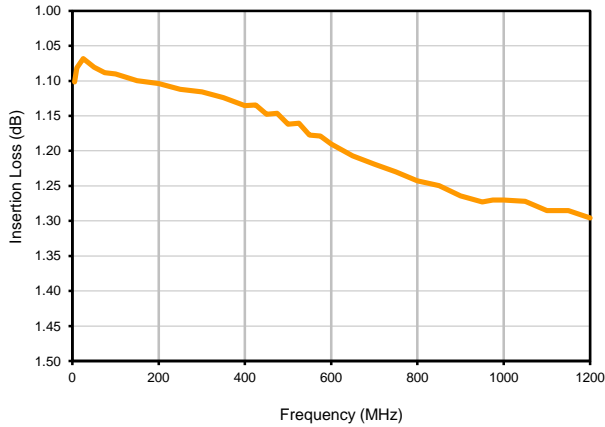

Directional Coupler

DBTC-12-4-75+

Typical Performance Curves

Insertion Loss

Insertion Loss vs. TEMPERATURE

Coupling Loss vs. TEMPERATURE

Directivity vs. TEMPERATURE

Directional Coupler

DBTC-12-4-75+

Typical Performance Curves

Return Loss

Return Loss In vs. TEMPERATURE

Return Loss Out vs. TEMPERATURE

Return Loss Cpl vs. TEMPERATURE