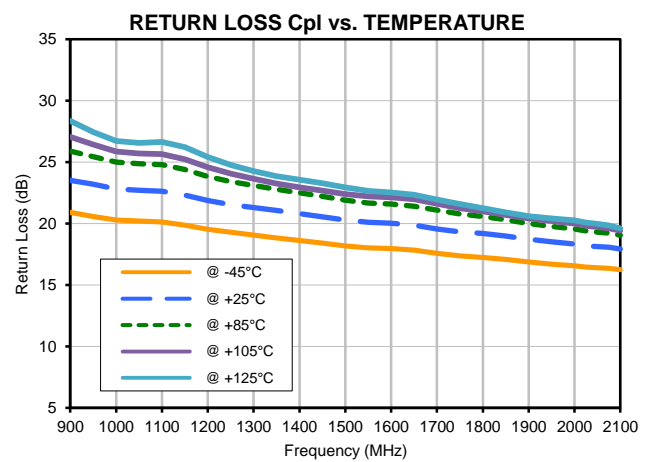

IF/RF MICROWAVE COMPONENTS

REV. OR
D19GA+
11/16/2015
Page 1 of 2

Directional Coupler

D19GA+

Typical Performance Curves

ISO 9001 ISO 14001 AS 9100 CERTIFIED

P.O. Box 350166, Brooklyn, New York 11235-0003 (718) 934-4500 • Fax (718) 332-4661 For detailed performance specs & shopping online see Mini-Circuits web site
 The Design Engineers Search Engine Provides ACTUAL Data Instantly From MINI-CIRCUITS At: www.minicircuits.com