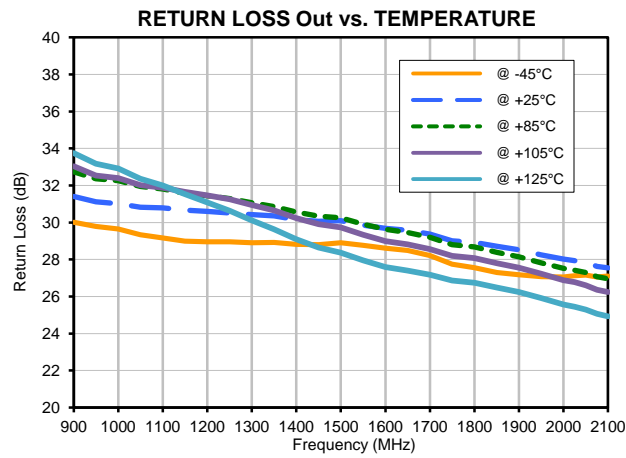

IF/RF MICROWAVE COMPONENTS

REV. OR
D19GA+
11/16/2015
Page 1 of 2

Directional Coupler

D19GA+

Typical Performance Curves

ISO 9001 ISO 14001 AS 9100 CERTIFIED

P.O. Box 350166, Brooklyn, New York 11235-0003 (718) 934-4500 • Fax (718) 332-4661 For detailed performance specs & shopping online see Mini-Circuits web site
 The Design Engineers Search Engine Provides ACTUAL Data Instantly From MINI-CIRCUITS At: www.minicircuits.com