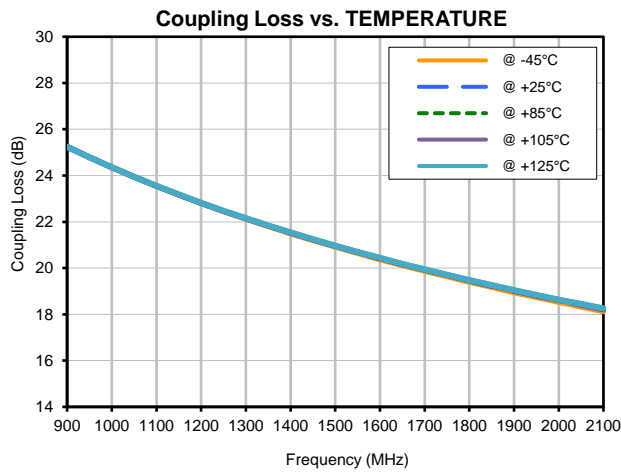

Directional Coupler

D19GA+

Typical Performance Curves

P.O. Box 350166, Brooklyn, New York 11235-0003 (718) 934-4500 • Fax (718) 332-4661 For detailed performance specs & shopping online see Mini-Circuits web site
The Design Engineers Search Engine Provides ACTUAL Data Instantly From MINI-CIRCUITS At: www.minicircuits.com

IF/RF MICROWAVE COMPONENTS

REV. OR
D19GA+
11/16/2015
Page 1 of 2