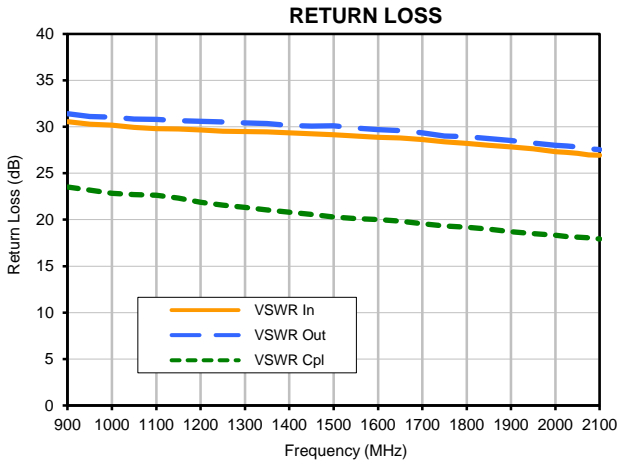

IF/RF MICROWAVE COMPONENTS

REV. OR
D19GA+
11/16/2015
Page 1 of 2

Directional Coupler

D19GA+

Typical Performance Curves

ISO 9001 ISO 14001 AS 9100 CERTIFIED

P.O. Box 350166, Brooklyn, New York 11235-0003 (718) 934-4500 • Fax (718) 332-4661 For detailed performance specs & shopping online see Mini-Circuits web site
 The Design Engineers Search Engine Provides ACTUAL Data Instantly From MINI-CIRCUITS At: www.minicircuits.com