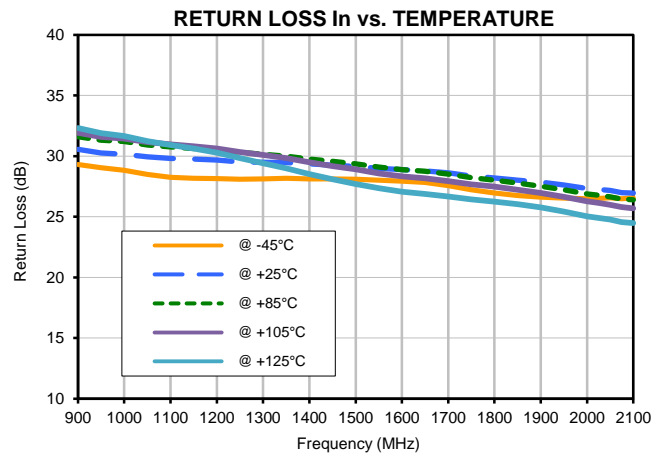

IF/RF MICROWAVE COMPONENTS

REV. OR
D19GA+
11/16/2015
Page 1 of 2

Directional Coupler

D19GA+

Typical Performance Curves

ISO 9001 ISO 14001 AS 9100 CERTIFIED

P.O. Box 350166, Brooklyn, New York 11235-0003 (718) 934-4500 • Fax (718) 332-4661 For detailed performance specs & shopping online see Mini-Circuits web site
 The Design Engineers Search Engine Provides ACTUAL Data Instantly From MINI-CIRCUITS At: www.minicircuits.com