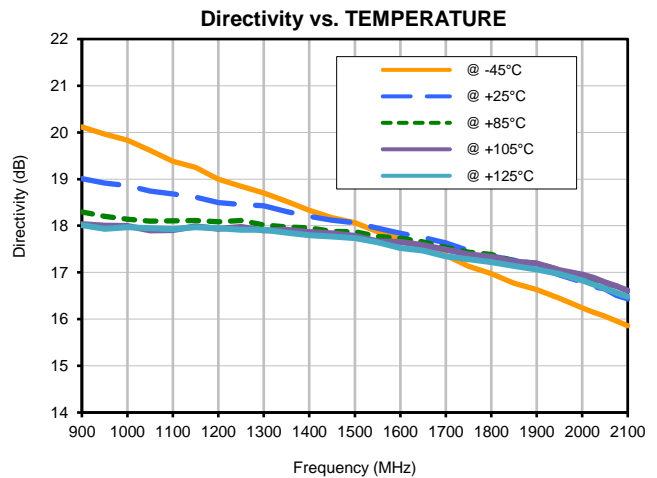

Directional Coupler

D19GA+

Typical Performance Curves

P.O. Box 350166, Brooklyn, New York 11235-0003 (718) 934-4500 • Fax (718) 332-4661 For detailed performance specs & shopping online see Mini-Circuits web site
The Design Engineers Search Engine Provides ACTUAL Data Instantly From MINI-CIRCUITS At: www.minicircuits.com

IF/RF MICROWAVE COMPONENTS

REV. OR
D19GA+
11/16/2015
Page 1 of 2