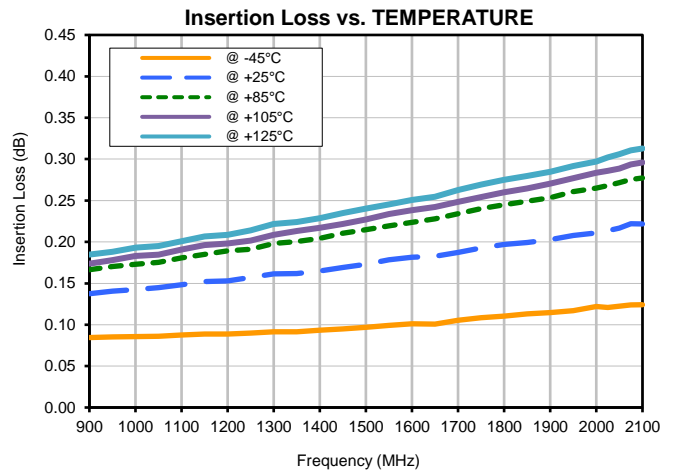

Directional Coupler

D19GA+

Typical Performance Curves

P.O. Box 350166, Brooklyn, New York 11235-0003 (718) 934-4500 • Fax (718) 332-4661 For detailed performance specs & shopping online see Mini-Circuits web site
The Design Engineers Search Engine Provides ACTUAL Data Instantly From MINI-CIRCUITS At: www.minicircuits.com