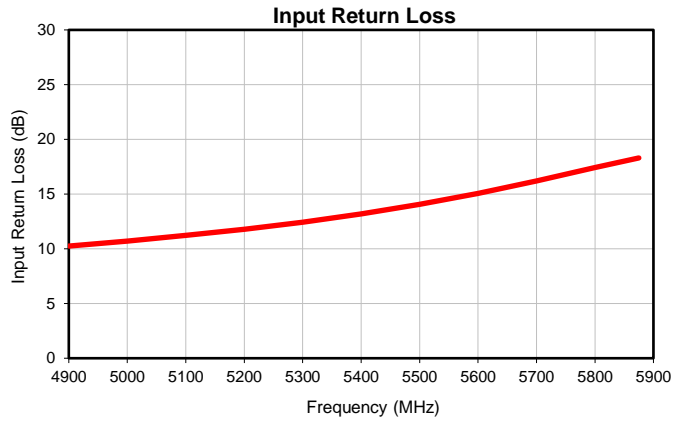

LTCC Balun  
**RF Transformer**

**BLJC2-542R+**

*Typical Performance Data*

P.O. Box 350166, Brooklyn, New York 11235-0003 (718) 934-4500 • Fax (718) 332-4661 For detailed performance specs & shopping online see Mini-Circuits web site