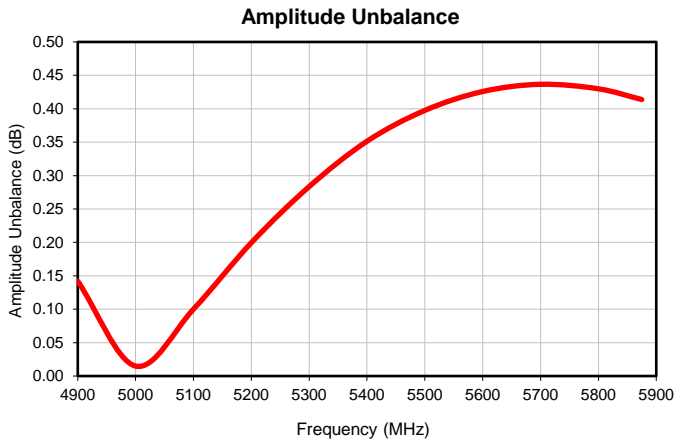

LTCC Balun  
**RF Transformer**

**BLJC2-542R+**

*Typical Performance Data*

P.O. Box 350166, Brooklyn, New York 11235-0003 (718) 934-4500 • Fax (718) 332-4661 For detailed performance specs & shopping online see Mini-Circuits web site