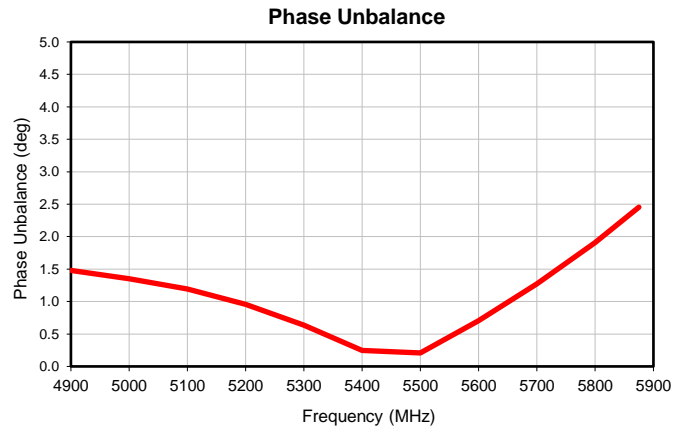

LTCC Balun  
**RF Transformer**

**BLJC2-542R+**

*Typical Performance Data*

P.O. Box 350166, Brooklyn, New York 11235-0003 (718) 934-4500 • Fax (718) 332-4661 For detailed performance specs & shopping online see Mini-Circuits web site