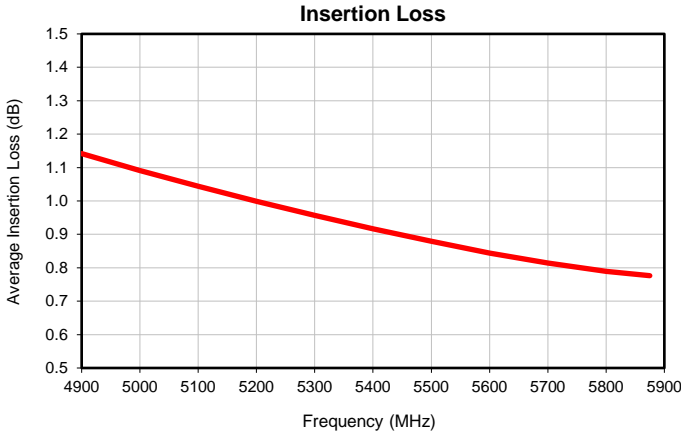

LTCC Balun  
**RF Transformer**

**BLJC2-542R+**

*Typical Performance Data*

P.O. Box 350166, Brooklyn, New York 11235-0003 (718) 934-4500 • Fax (718) 332-4661 For detailed performance specs & shopping online see Mini-Circuits web site