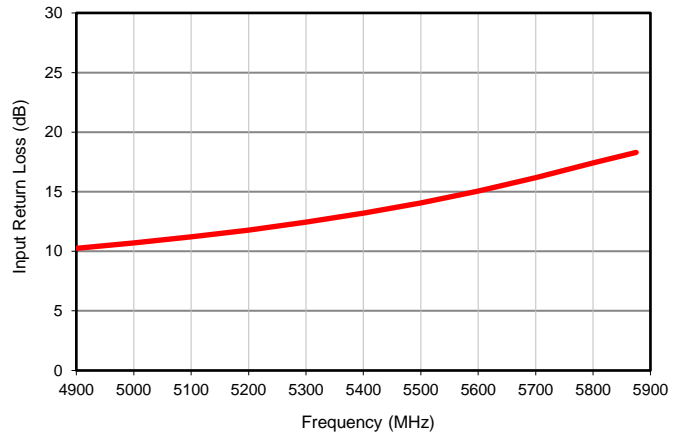

LTCC Balun RF Transformer

BLGE2-542R+

Typical Performance Data

Average Insertion Loss

Input Return Loss

Amplitude Unbalance

Phase Unbalance