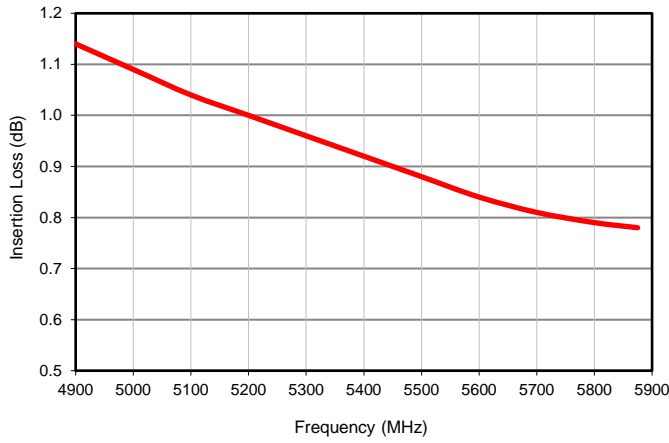

LTCC Balun RF Transformer

BLGE2-542R+

Typical Performance Data

Average Insertion Loss

Input Return Loss

Amplitude Unbalance

Phase Unbalance