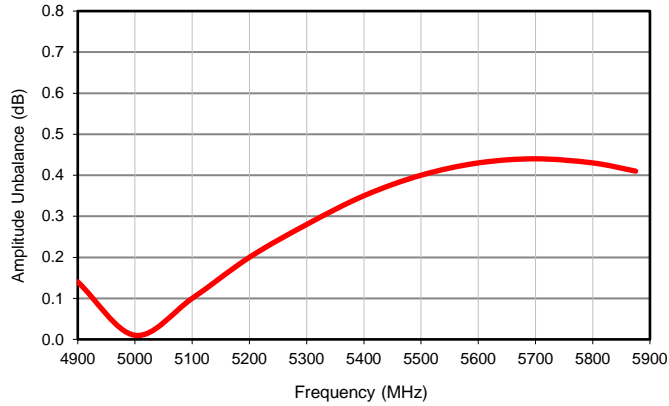

LTCC Balun RF Transformer

BLGE2-542R+

Typical Performance Data

Average Insertion Loss

Input Return Loss

Amplitude Unbalance

Phase Unbalance