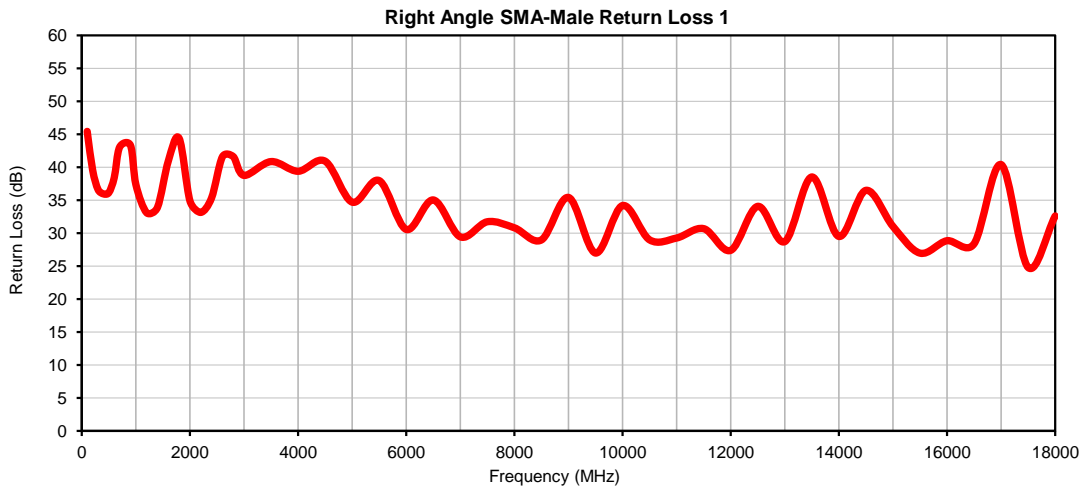

Hand-Flex Coaxial Cable

141-4SMRC+

Right Angle SMA-Male to Right Angle SMA-Male

Typical Performance Curves

P.O. Box 350166, Brooklyn, New York 11235-0003 (718) 934-4500 • Fax (718) 332-4661 For detailed performance specs & shopping online see Mini-Circuits web site