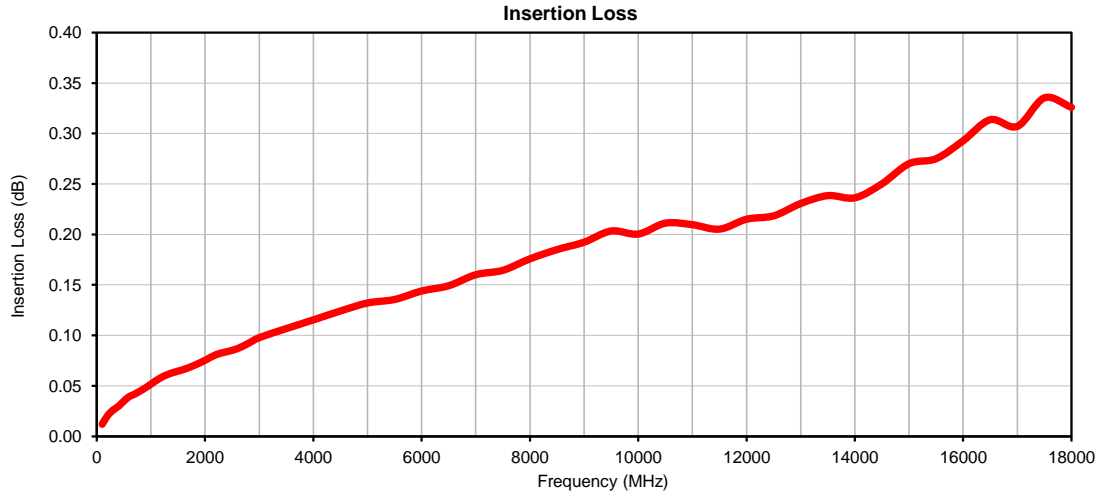

Hand-Flex Coaxial Cable

141-4SMRC+

Right Angle SMA-Male to Right Angle SMA-Male

Typical Performance Curves

P.O. Box 350166, Brooklyn, New York 11235-0003 (718) 934-4500 • Fax (718) 332-4661 For detailed performance specs & shopping online see Mini-Circuits web site