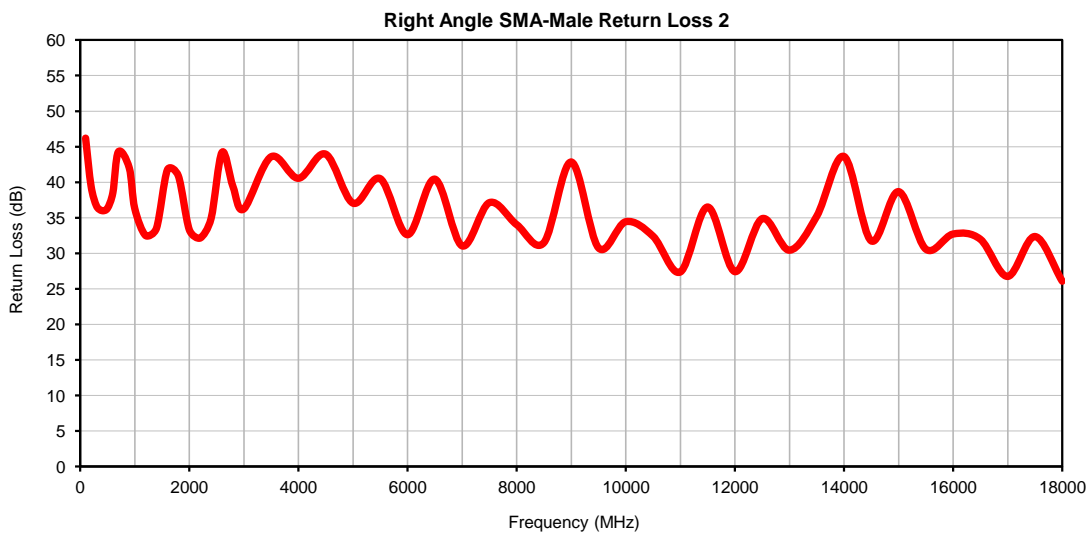

Hand-Flex Coaxial Cable

141-4SMRC+

Right Angle SMA-Male to Right Angle SMA-Male

Typical Performance Curves

P.O. Box 350166, Brooklyn, New York 11235-0003 (718) 934-4500 • Fax (718) 332-4661 For detailed performance specs & shopping online see Mini-Circuits web site