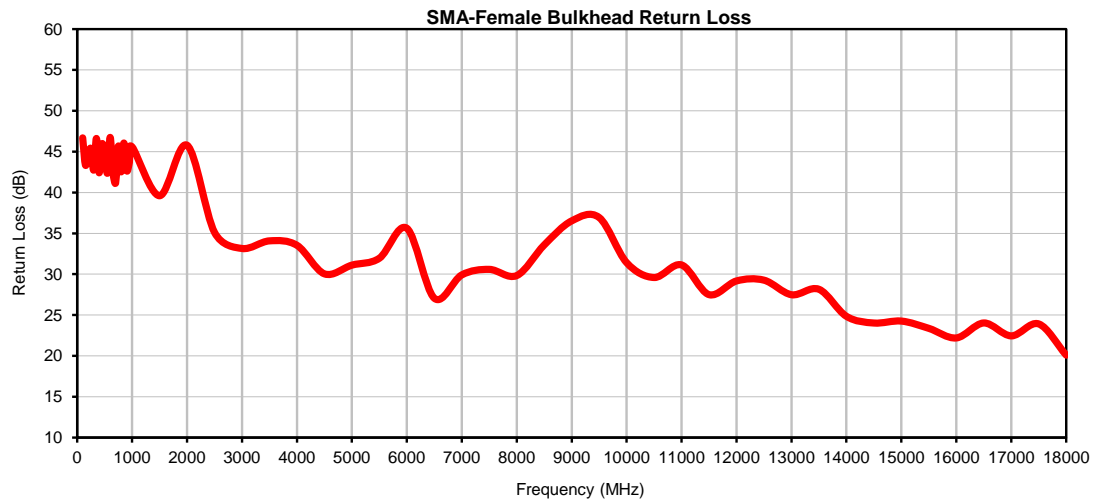

# 141-36SBSMR+

SMA Female Bulkhead/Right Angle SMA Male

Typical Performance Data

P.O. Box 350166, Brooklyn, New York 11235-0003 (718) 934-4500 • Fax (718) 332-4661 For detailed performance specs & shopping online see Mini-Circuits web site  
The Design Engineers Search Engine Provides ACTUAL Data Instantly From MINI-CIRCUITS At: [www.minicircuits.com](http://www.minicircuits.com)