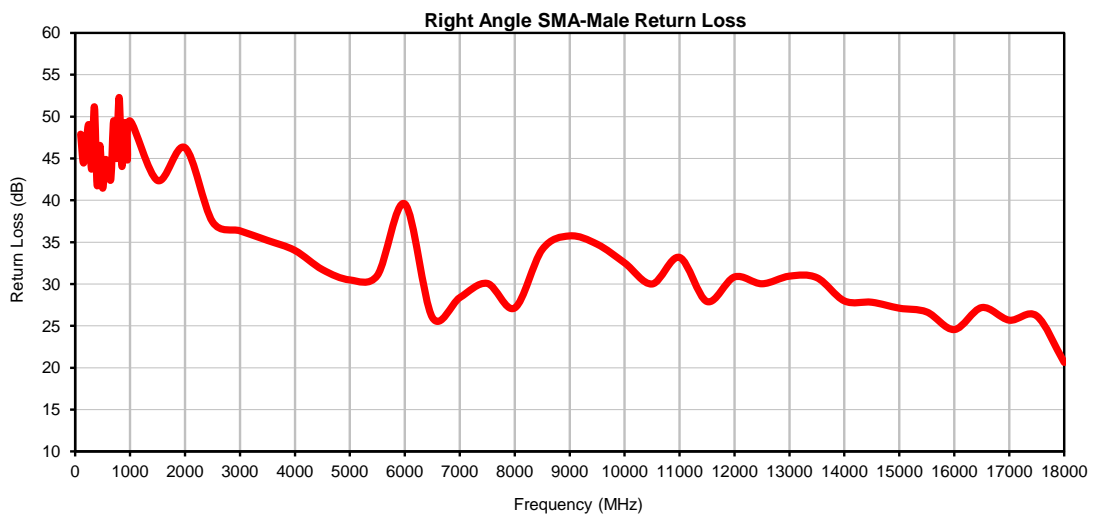

# 141-36SBSMR+

SMA Female Bulkhead/Right Angle SMA Male

Typical Performance Data

P.O. Box 350166, Brooklyn, New York 11235-0003 (718) 934-4500 • Fax (718) 332-4661 For detailed performance specs & shopping online see Mini-Circuits web site  
The Design Engineers Search Engine Provides ACTUAL Data Instantly From MINI-CIRCUITS At: [www.minicircuits.com](http://www.minicircuits.com)