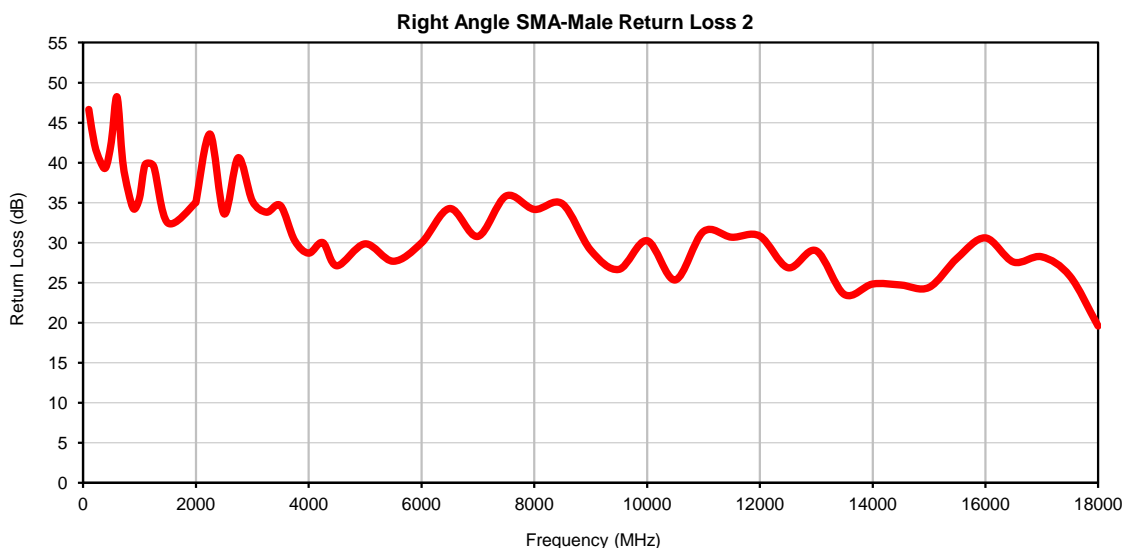

Hand-Flex Coaxial Cable

086-7SMR+

Right Angle SMA-Male to Right Angle SMA-Male

Typical Performance Curves

P.O. Box 350166, Brooklyn, New York 11235-0003 (718) 934-4500 • Fax (718) 332-4661 For detailed performance specs & shopping online see Mini-Circuits web site