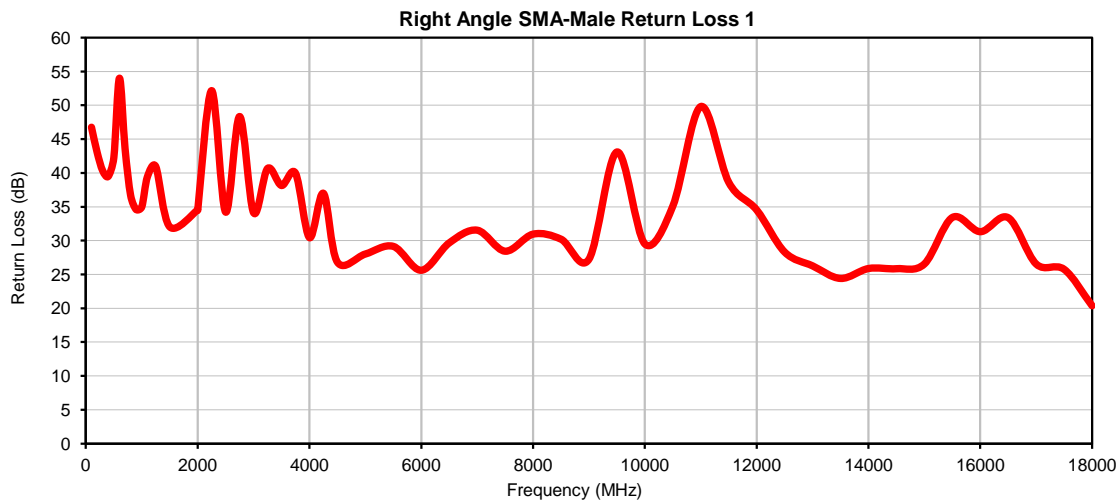

Hand-Flex Coaxial Cable

086-7SMR+

Right Angle SMA-Male to Right Angle SMA-Male

Typical Performance Curves

P.O. Box 350166, Brooklyn, New York 11235-0003 (718) 934-4500 • Fax (718) 332-4661 For detailed performance specs & shopping online see Mini-Circuits web site