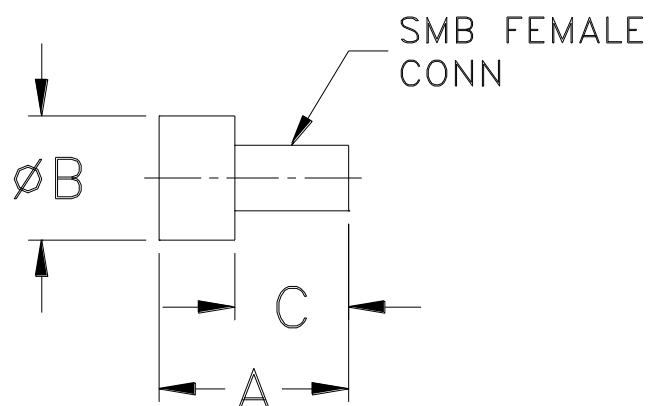

Outline Dimensions

LL604

CASE #.	A	B	C	WT GRAMS
LL604	.55 (13.97)	.36 (9.14)	.33 (8.38)	4.0

Dimensions are in inches (mm). Tolerances: 2Pl. $\pm .03$; 3Pl. $\pm .015$

Notes:

1. Case Material: Brass.
2. Case Finish: Gold plate.